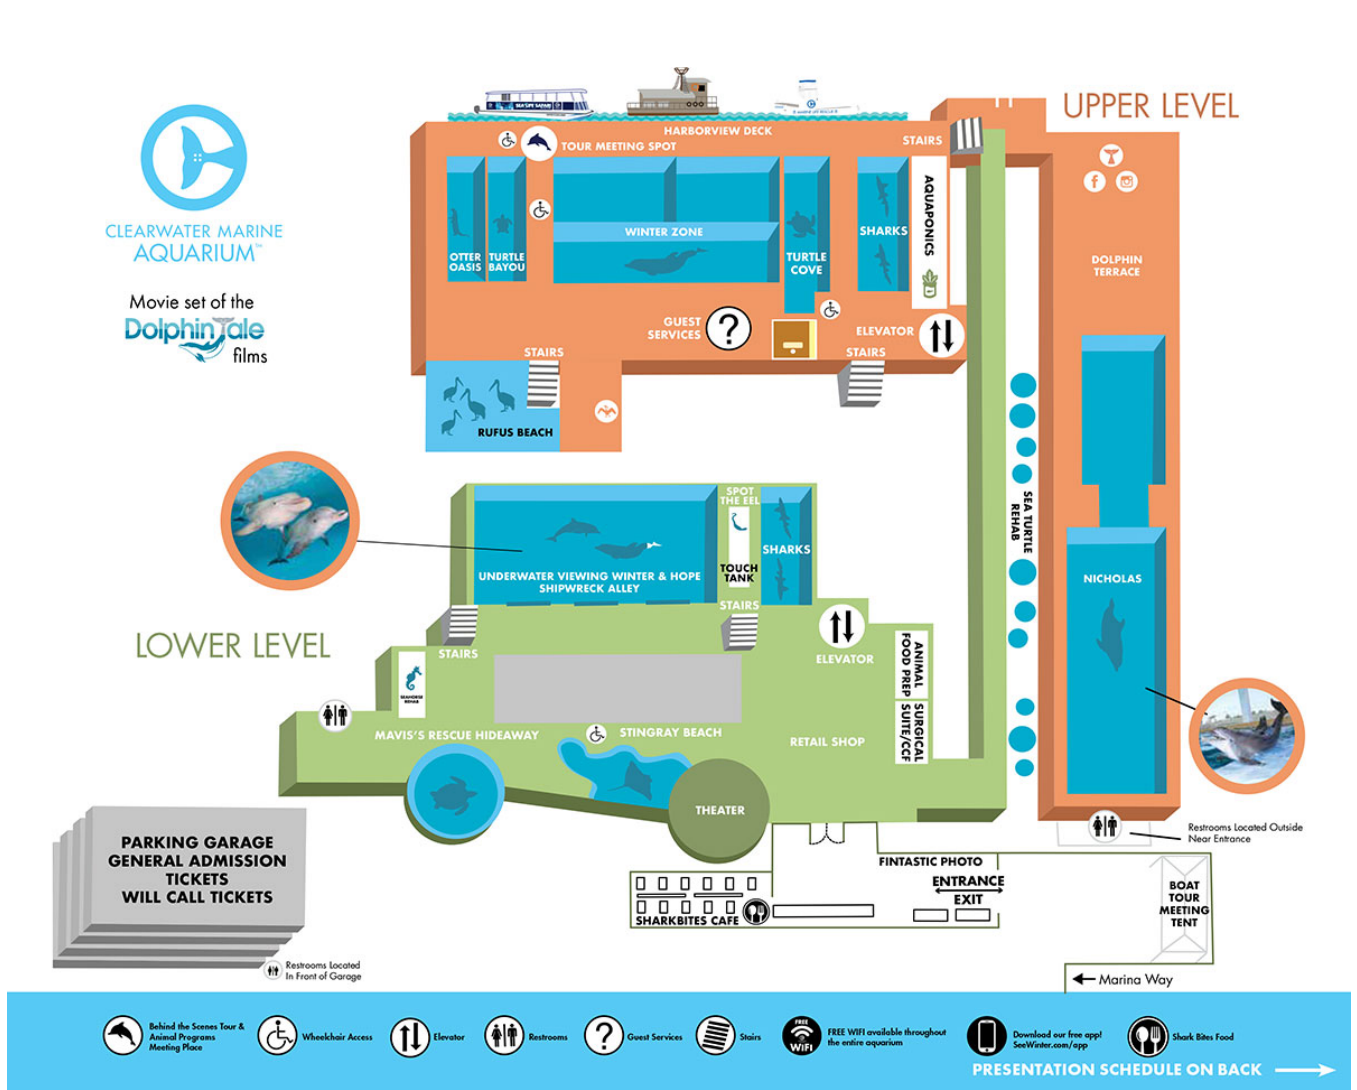

Plan Your Visit

Get ready to visit the home of Winter the dolphin and get an immersive look into the world of

marine life rescue at our working animal hospital. Plan your visit with our tips and reminders to enhance your experience and make sure you have the best day at CMA. You'll find answers about best times to go, what to expect and how to find your way around.

Live Web Cam - Winter Zone Cam 1

Cuisine:

Venue Details

Venue Name:

Clearwater Marine Aquarium

Region:

Orlando

Card Type Status:

Standard VIP Shop & Dine 4Less Card Offer

Offer Details:

15% Off Regular Price Park Admission *Must be Booked at CMA Ticket Window

15% Off Regular Price Boat Tour **Must be Booked at CMA Ticket Window & Must be Booked at Time of Admission Purchase and Subject to Availability